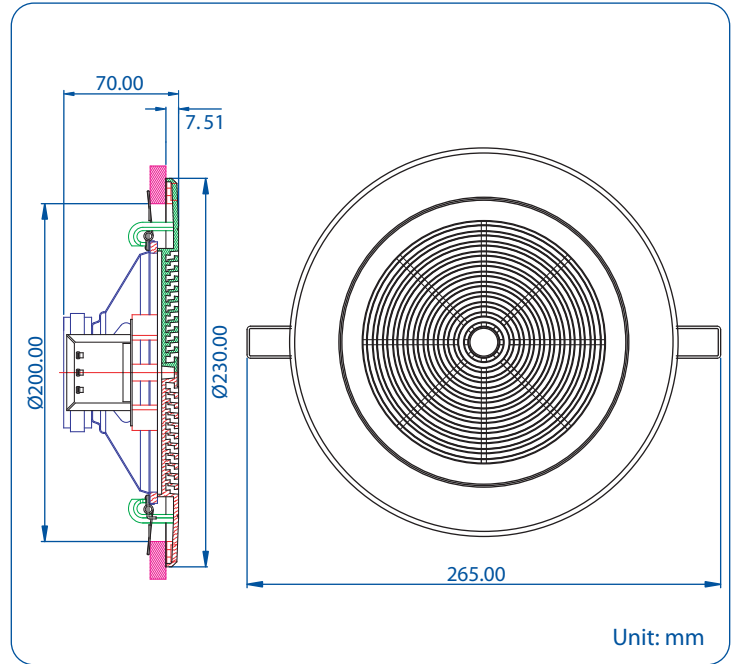

CPC-6061EC

Clip-Mount Plastic Ceiling Loudspeaker

- 100 Hours Life Tested
- CE Certified (EMC & LVD)
- IP Rated
- Rustproof
- UL94V0
- BS 5839 Part 8
- EASE Data
- RoHS Compliance
- UV Protected
- Withstanding/Insulation Tested

- Low profile grille design.
- Fast fitting and economical spring design.
- Ideal for shallow ceiling voids.
- Fitted with a twin cone driver unit.
- Designed to offer a wide response for music & speech.
- 6 watt transformer with multi tapings down to 1.5W (100V) & 0.75W (70V).
- Finished in brilliant white (RAL 9016).

Model No.	CPC-6061EC
Rated Power (rms)	6W
Impedance	1.67kΩ, 3.33kΩ & 6.67kΩ
Power Taps @ 100V	6W, 3W & 1.5W
Power Taps @ 70V	3W, 1.5W & 0.75W
SPL (1W / 1M)	90dB
Max. SPL (Rated 6W / 1M)	99dB
Frequency Range (-10dB)	90 Hz ~ 20K Hz
Dispersion 1K Hz / 4K Hz	120°/70°
Ambient Temperature	-30°C ~ +60°C
Power Selection	Plug
Material	Baffle: High impact ABS
Colour / Finish	White (RAL 9016)
Dimensions	230 (9.06) Dia. X 70 (2.76) Height mm. (in.)
Cutout Size	200 (7.87) Dia. mm. (in.)
Net Weight (ea)	0.85 kgs (1.87 lbs)
Mounting	Spring-clip