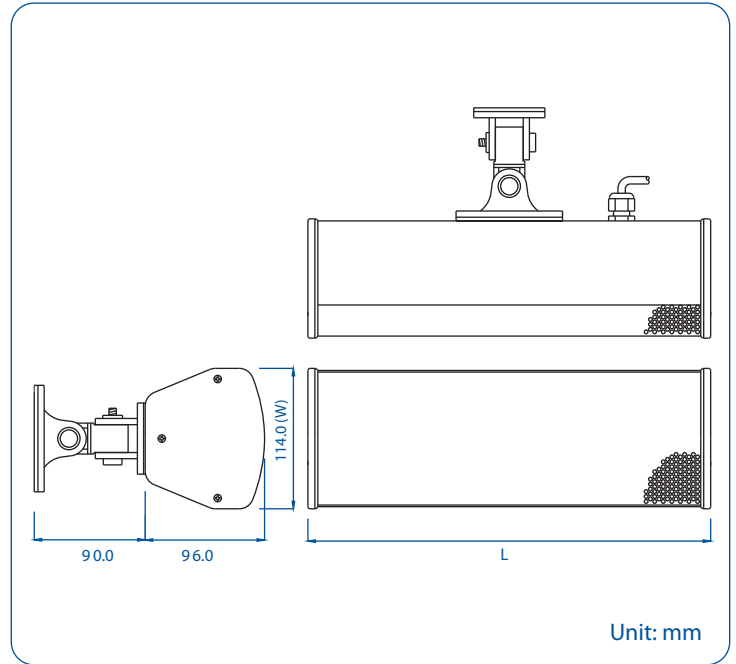

COS-3 Series Column Loudspeaker

Unit: mm

- ☒ 100 Hours Life Tested
- ☒ CE Certified (EMC & LVD)
- ☒ IP Rated
- ☒ RoHS Compliance
- ☐ UL94V0
- ☐ BS 5839 Part 8
- ☒ EASE Data
- ☒ Multi-Bracket Broken Tested
- ☒ Rustproof
- ☒ Withstanding/Insulation Tested

- Durable extruded aluminium housing.
- Attractive slimline construction.
- Fitted with high specification driver units / tweeter for exceptional speech & music reproduction.
- Suitable for accurate, "long throw" applications.
- Ingress protected to IEC529 IP66, suitable for indoor and outdoor use.
- Durable aluminium alloy multi bracket broken tested up to 1500 kgf.
- Available in 10 - 20 - 30 & 40 watt options.
- Multi 100 & 70 volt line & 8Ω.
- High quality rotary power and tappings selector (suffix "B") or 6 way power cord.
- Available in White (RAL 9003).

Model No.	COS-3100	COS-3100B
Rated Power (rms)	10W	
Number of Loudspeakers	3.5" Woofer X 2 + 3.25" Tweeter X 1	
Impedance	500Ω, 1kΩ, 2kΩ, 4kΩ & 8kΩ	500Ω, 1kΩ, 2kΩ, 4kΩ
Power Taps @ 100V	10W, 5W, 2.5W & 1.25W	10W, 5W, 2.5W, OFF & 8Ω
Power Taps @ 70V	10W, 5W, 2.5W, 1.25W & 0.625W	10W, 5W, 2.5W, 1.25W, OFF & 8Ω
SPL (1W / 1M)	91dB	
Max. SPL (Rated W / 1M)	101dB	
Frequency Range (-10dB)	130Hz ~ 20KHz	
Dispersion 1K Hz / 4K Hz	Horizontal: 180° / 100°, Vertical: 75° / 30°	
Ambient Temperature	-20°C ~ +60°C	
Ingress Protection	IEC529 IP66	
Power Selection	6-core cable	Selecting Switch
Material	Housing: Extruded Aluminium, Grille: Aluminium	
Colour / Finish	White (RAL 9003)	
Dimensions	395.0 (15.55) L X 114.0 (4.49) W X 96.0 (3.78) D mm. (in.)	
Net Weight (ea)	2.80 kgs (6.17 lbs)	
Mounting	Aluminium Alloy Multi Bracket