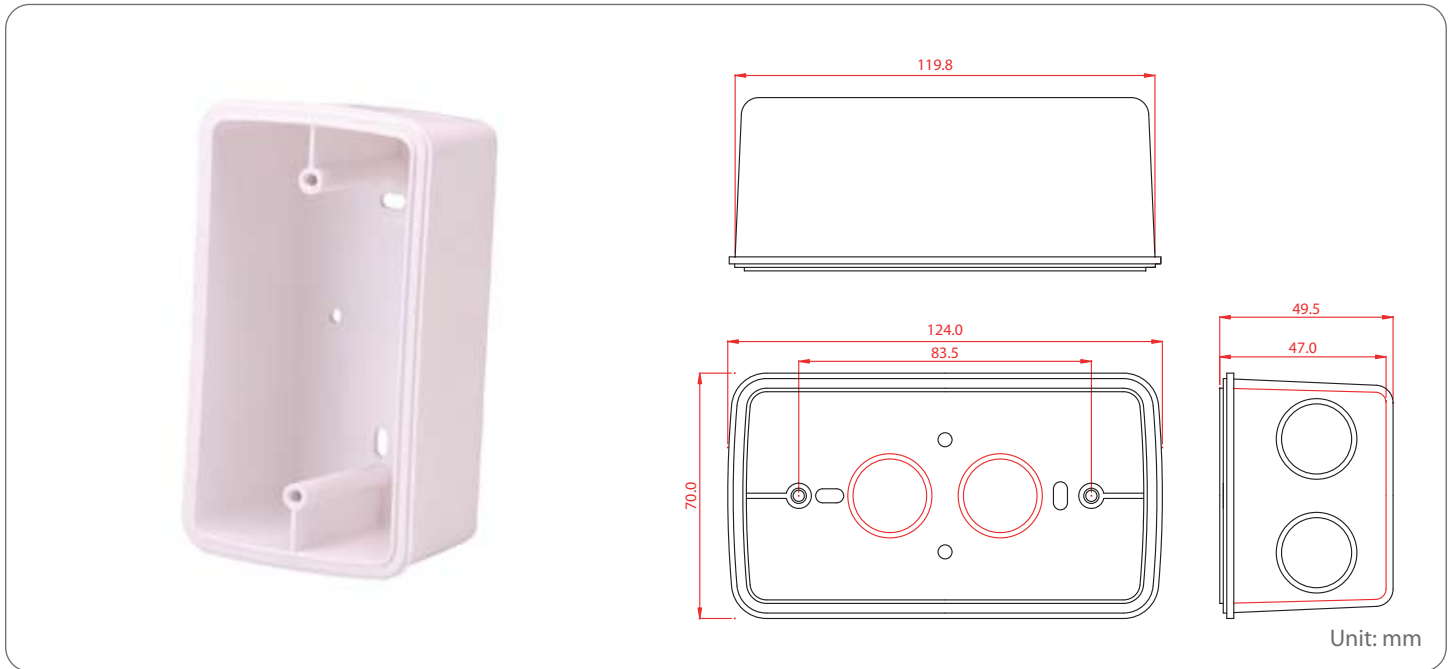

SUB-0200 & SUB-1000 Surface Mount Back Box

SUB-0200 Surface Mount Back Box

Optional for ATT-0101, ATT-0101P, ATT-0201, ATT-0201P.

SUB-1000 Surface Mount Back Box

Optional for ATT-0501, ATT-0501P, ATT-1001, ATT-1001P.