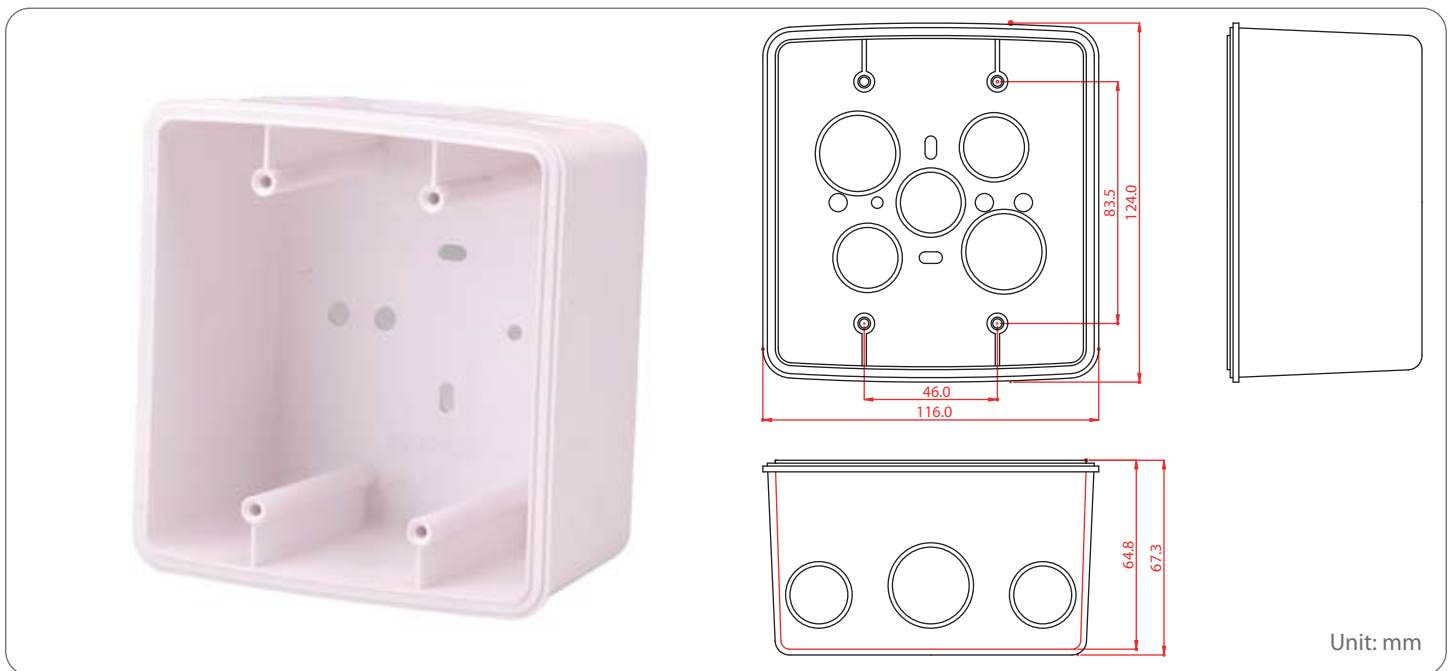

SUB-0200 & SUB-1000 Surface Mount Back Box

SUB-0200 Surface Mount Back Box

Optional for ATT-0101, ATT-0101P, ATT-0201, ATT-0201P.

SUB-1000 Surface Mount Back Box

Optional for ATT-0501, ATT-0501P, ATT-1001, ATT-1001P.