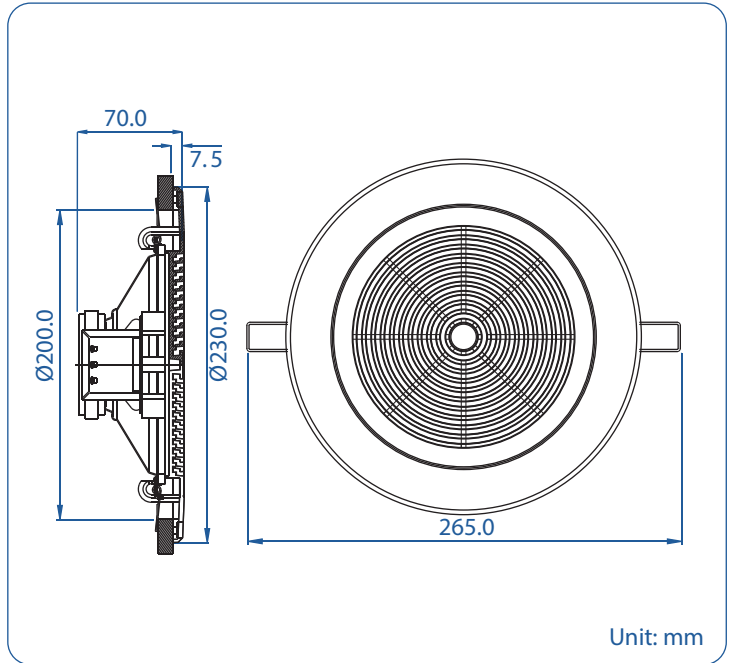

CPC-6061EC

Clip-Mount Plastic Ceiling Loudspeaker

- 100 Hours Life Tested
- CE Certified (EMC & LVD)
- IP Rated
- Rustproof
- UL94V0
- BS 5839 Part 8
- EASE Data
- RoHS Compliance
- UV Stable
- Withstanding/Insulation Tested

- Low profile grille design
- Fast fitting and economical spring design
- Ideal for shallow ceiling voids
- Fitted with a twin cone driver unit
- Designed to offer a wide response for music & speech
- High impact ABS grille
- Finished in white

Model No.	CPC-6061EC
Rated Power (rms)	6W
Impedance	1.67kΩ, 3.33kΩ, & 6.67kΩ
Power Taps @ 100V	6W, 3W, & 1.5W
Power Taps @ 70V	3W, 1.5W, & 0.75W
SPL (1W / 1m)	93dB
Max. SPL (Rated W / 1m)	100dB
Frequency Range (-10dB)	100 Hz ~ 20k Hz
Dispersion 1k Hz / 4k Hz	120°/90°
Ambient Temperature	-30°C ~ +60°C
Power Selection	Plug
Material	Baffle: High impact ABS
Colour / Finish	White
Dimensions	230.0 (9.06) Dia. X 70.0 (2.76) Height mm. (in.)
Cutout Size	200.0 (7.87) Dia. mm. (in.)
Net Weight (ea)	0.85 kg (1.87 lb.)
Mounting	Spring-clip