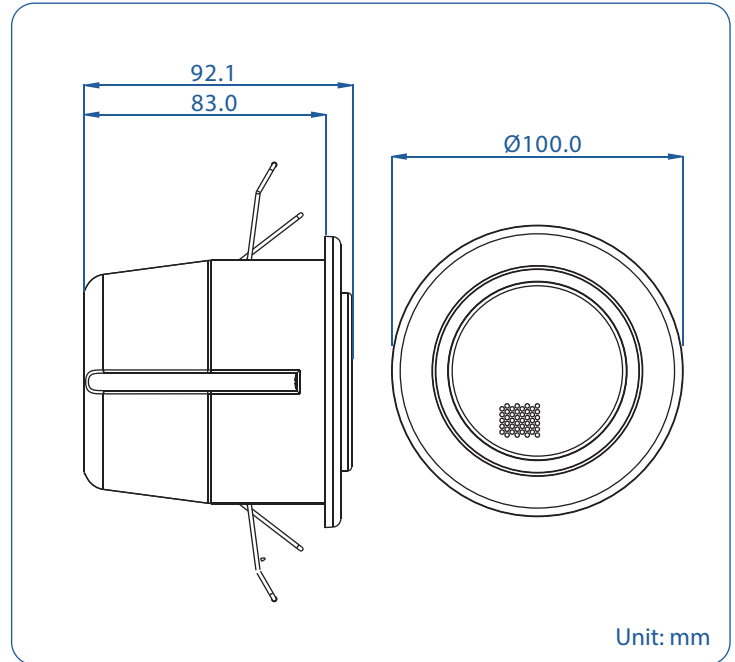

SCP-2060

IP Rated "Splashproof" Ceiling Loudspeaker

Unit: mm

- 100 Hours Life Tested
- CE Certified (EMC & LVD)
- IP Rated
- Rustproof
- UL94V0
- BS 5839 Part 8
- EASE Data
- RoHS Compliance
- UV Stable
- Withstanding/Insulation Tested

- **Ingress protected to IEC 529 IP 55**
- **Stainless steel mounting springs and exterior hardware**
- **Also suitable for food processing plants or applications where significant moisture is present such as bathroom or steam sauna rooms**
- Designed for unobtrusive installation. Same size and fixing mechanism as spotlights
- Suitable for non-shedding, "clean-room" environments
- 2.5" full range driver unit
- Remarkable sound quality from small unit
- Sealed ABS rear enclosure with glanded cable tail
- Finished in white

Model No.	SCP-2060
Rated Power (rms)	6W
Impedance	833Ω, 1.67kΩ, 3.33kΩ, 6.67kΩ & 8Ω
Power Taps @ 100V	6W, 3W & 8Ω
Power Taps @ 70V	6W, 3W, 1.5W & 8Ω
SPL (1W / 1m)	86dB
Max. SPL (Rated W / 1m)	94dB
Frequency Range (-10dB)	220 Hz ~ 20k Hz
Dispersion 1k Hz / 4k Hz	210° / 90°
Operating Temperature	-30°C ~ +60°C
Ingress Protection	IEC 529 IP 55
Power Selection	6-core cable
Material	Baffle: ABS, Grille: Aluminium, Enclosure: ABS
Colour / Finish	White
Dimensions	100.0 (3.94) Dia. X 92.1 (3.62) Height mm. (in.)
Cutout Size	92.0 (3.62) Dia. mm. (in.)
Net Weight (ea)	0.59 kg (1.31 lb.)
Mounting	Stainless steel spring