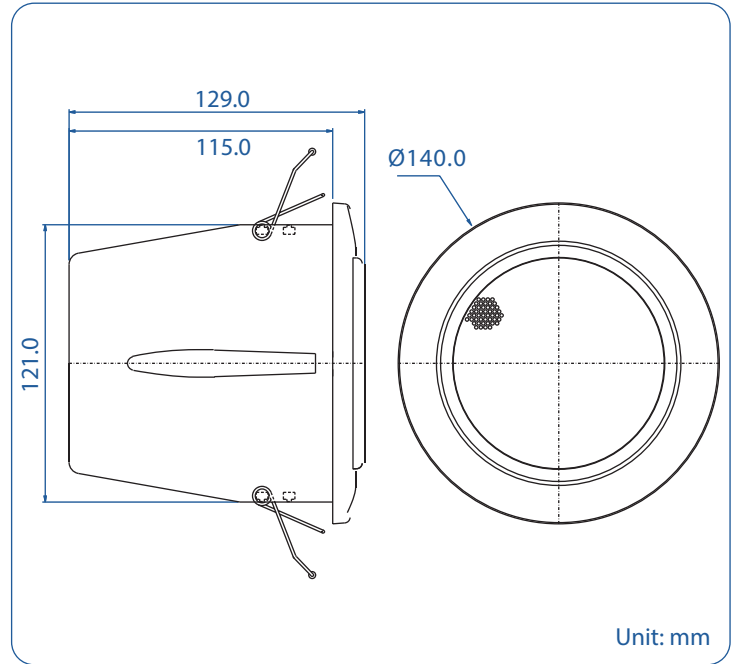

SCP-4060

IP Rated "Splashproof" Ceiling Loudspeaker

- 100 Hours Life Tested
- CE Certified (EMC & LVD)
- IP Rated
- Rustproof
- UL94V0
- BS 5839 Part 8
- EASE Data
- RoHS Compliance
- UV Stable
- Withstanding/Insulation Tested

- Ingress protected to IEC 529 IP 55
- Stainless steel mounting springs and exterior hardware
- Also suitable for food processing plants or applications where significant moisture is present such as bathroom or steam sauna rooms
- Suitable for non-shedding, "clean-room" environments
- Sealed ABS rear enclosure with glanded cable tail
- 4" full range polypropylene driver unit
- Finished in white

Model No.	SCP-4060
Rated Power (rms)	6W
Impedance	833Ω, 1.67kΩ, 3.33kΩ, 6.67kΩ & 8Ω
Power Taps @ 100V	6W, 3W & 8Ω
Power Taps @ 70V	6W, 3W, 1.5W & 8Ω
SPL (1W / 1m)	88dB
Max. SPL (Rated W / 1m)	95dB
Frequency Range (-10dB)	150 Hz ~ 20k Hz
Dispersion 1k Hz / 4k Hz	210° / 130°
Operating Temperature	-30°C ~ +60°C
Ingress Protection	IEC 529 IP 55
Power Selection	6-core cable
Material	Baffle: ABS, Grille: Aluminium, Enclosure: ABS
Colour / Finish	White
Dimensions	140.0 (5.51) Dia. X 129.0 (5.08) Height mm. (in.)
Cutout Size	125.0 (4.92) Dia. mm. (in.)
Net Weight (ea)	0.96 kg (2.12 lb.)
Mounting	Stainless steel spring