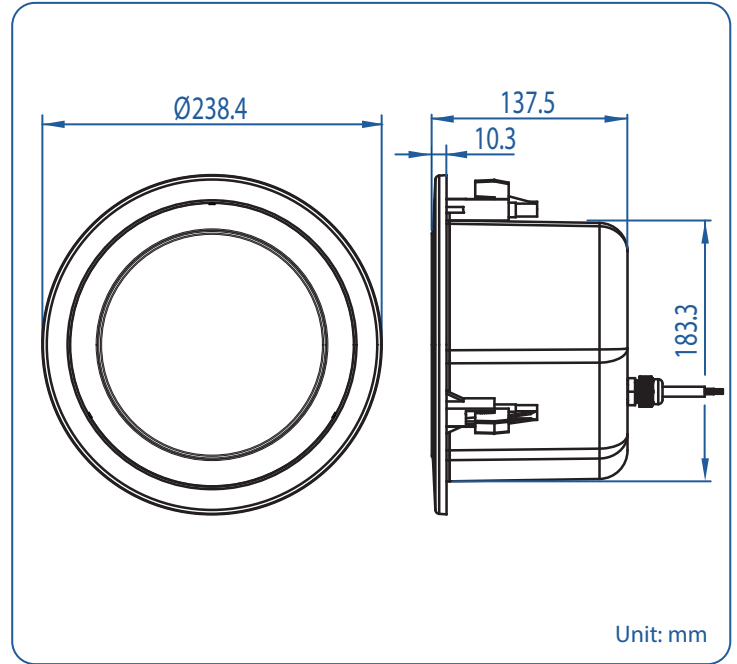

SCP-6121

IP Rated "Splashproof" Ceiling Loudspeaker

- ☒ 100 Hours Life Tested
- ☒ CE Certified (EMC & LVD)
- ☒ IP Rated
- ☒ Rustproof
- ☐ UL94V0
- ☐ BS 5839 Part 8
- ☒ EASE Data
- ☒ RoHS Compliance
- ☒ UV Stable
- ☒ Withstanding/Insulation Tested

- Ingress protected to IEC 529 IP 55
- Rotating mount tabs for easy installation
- Also suitable for food processing plants or applications where significant moisture is present such as bathroom or steam sauna rooms
- Suitable for non-shedding, "clean-room" environments
- Sealed ABS rear enclosure with glanded cable tail
- 6" full range polypropylene driver unit
- Finished in white

Model No.	SCP-6121
Rated Power (rms)	12W
Impedance	1.11kΩ, 1.67kΩ, 3.33kΩ, 10kΩ & 8Ω
Power Taps @ 100V	12W, 9W, 6W, 3W & 8Ω
Power Taps @ 70V	6W, 4.5W, 3W, 1.5W & 8Ω
SPL (1W / 1m)	91dB
Max. SPL (Rated W / 1m)	102dB
Frequency Range (-10dB)	130Hz ~ 20k Hz
Dispersion 1k Hz / 4k Hz	220° / 65°
Operating Temperature	-30°C ~ +60°C
Ingress Protection	IEC 529 IP 55
Power Selection	6-core cable
Material	Baffle: ABS, Grille: Aluminium, Enclosure: ABS
Colour / Finish	White
Dimensions	238.4 (9.39) Dia. X 137.5 (5.41) Length mm. (in.)
Cutout Size	210.0 (8.26) Dai. mm. (in.)
Net Weight (ea)	2.00 kg (4.44 lb.)
Mounting	Rotating mount tabs