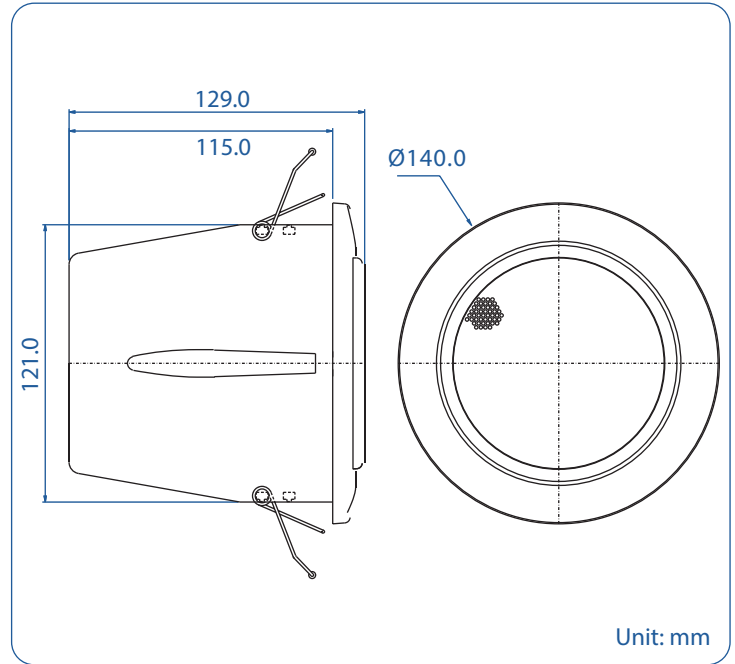

SCP-4060

IP Rated "Splashproof" Ceiling Loudspeaker

Unit: mm

- 100 Hours Life Tested
- CE Certified (EMC & LVD)
- IP Rated
- Rustproof
- UL94V0
- BS 5839 Part 8
- EASE Data
- RoHS Compliance
- UV Stable
- Withstanding/Insulation Tested

- Ingress protected to IEC 529 IP 55
- Stainless steel mounting springs and exterior hardware
- Also suitable for food processing plants or applications where significant moisture is present such as bathroom or steam sauna rooms
- Suitable for non-shedding, "clean-room" environments
- Sealed ABS rear enclosure with glanded cable tail
- 4" full range polypropylene driver unit
- Finished in white

Model No.	SCP-4060
Rated Power (rms)	6W
Impedance	833Ω, 1.67kΩ, 3.33kΩ & 8Ω
Power Taps @ 100V	6W, 3W & 8Ω
Power Taps @ 70V	6W, 3W, 1.5W & 8Ω
SPL (1W / 1m)	88dB
Max. SPL (Rated W / 1m)	95dB
Frequency Range (-10dB)	150 Hz ~ 20k Hz
Dispersion 1k Hz / 4k Hz	210° / 130°
Operating Temperature	-30°C ~ +60°C
Ingress Protection	IEC 529 IP 55
Power Selection	6-core cable
Material	Baffle: ABS, Grille: Aluminium, Enclosure: ABS
Colour / Finish	White
Dimensions	140.0 (5.51) Dia. X 129.0 (5.08) Height mm. (in.)
Cutout Size	125.0 (4.92) Dia. mm. (in.)
Net Weight (ea)	0.96 kg (2.12 lb.)
Mounting	Stainless steel spring